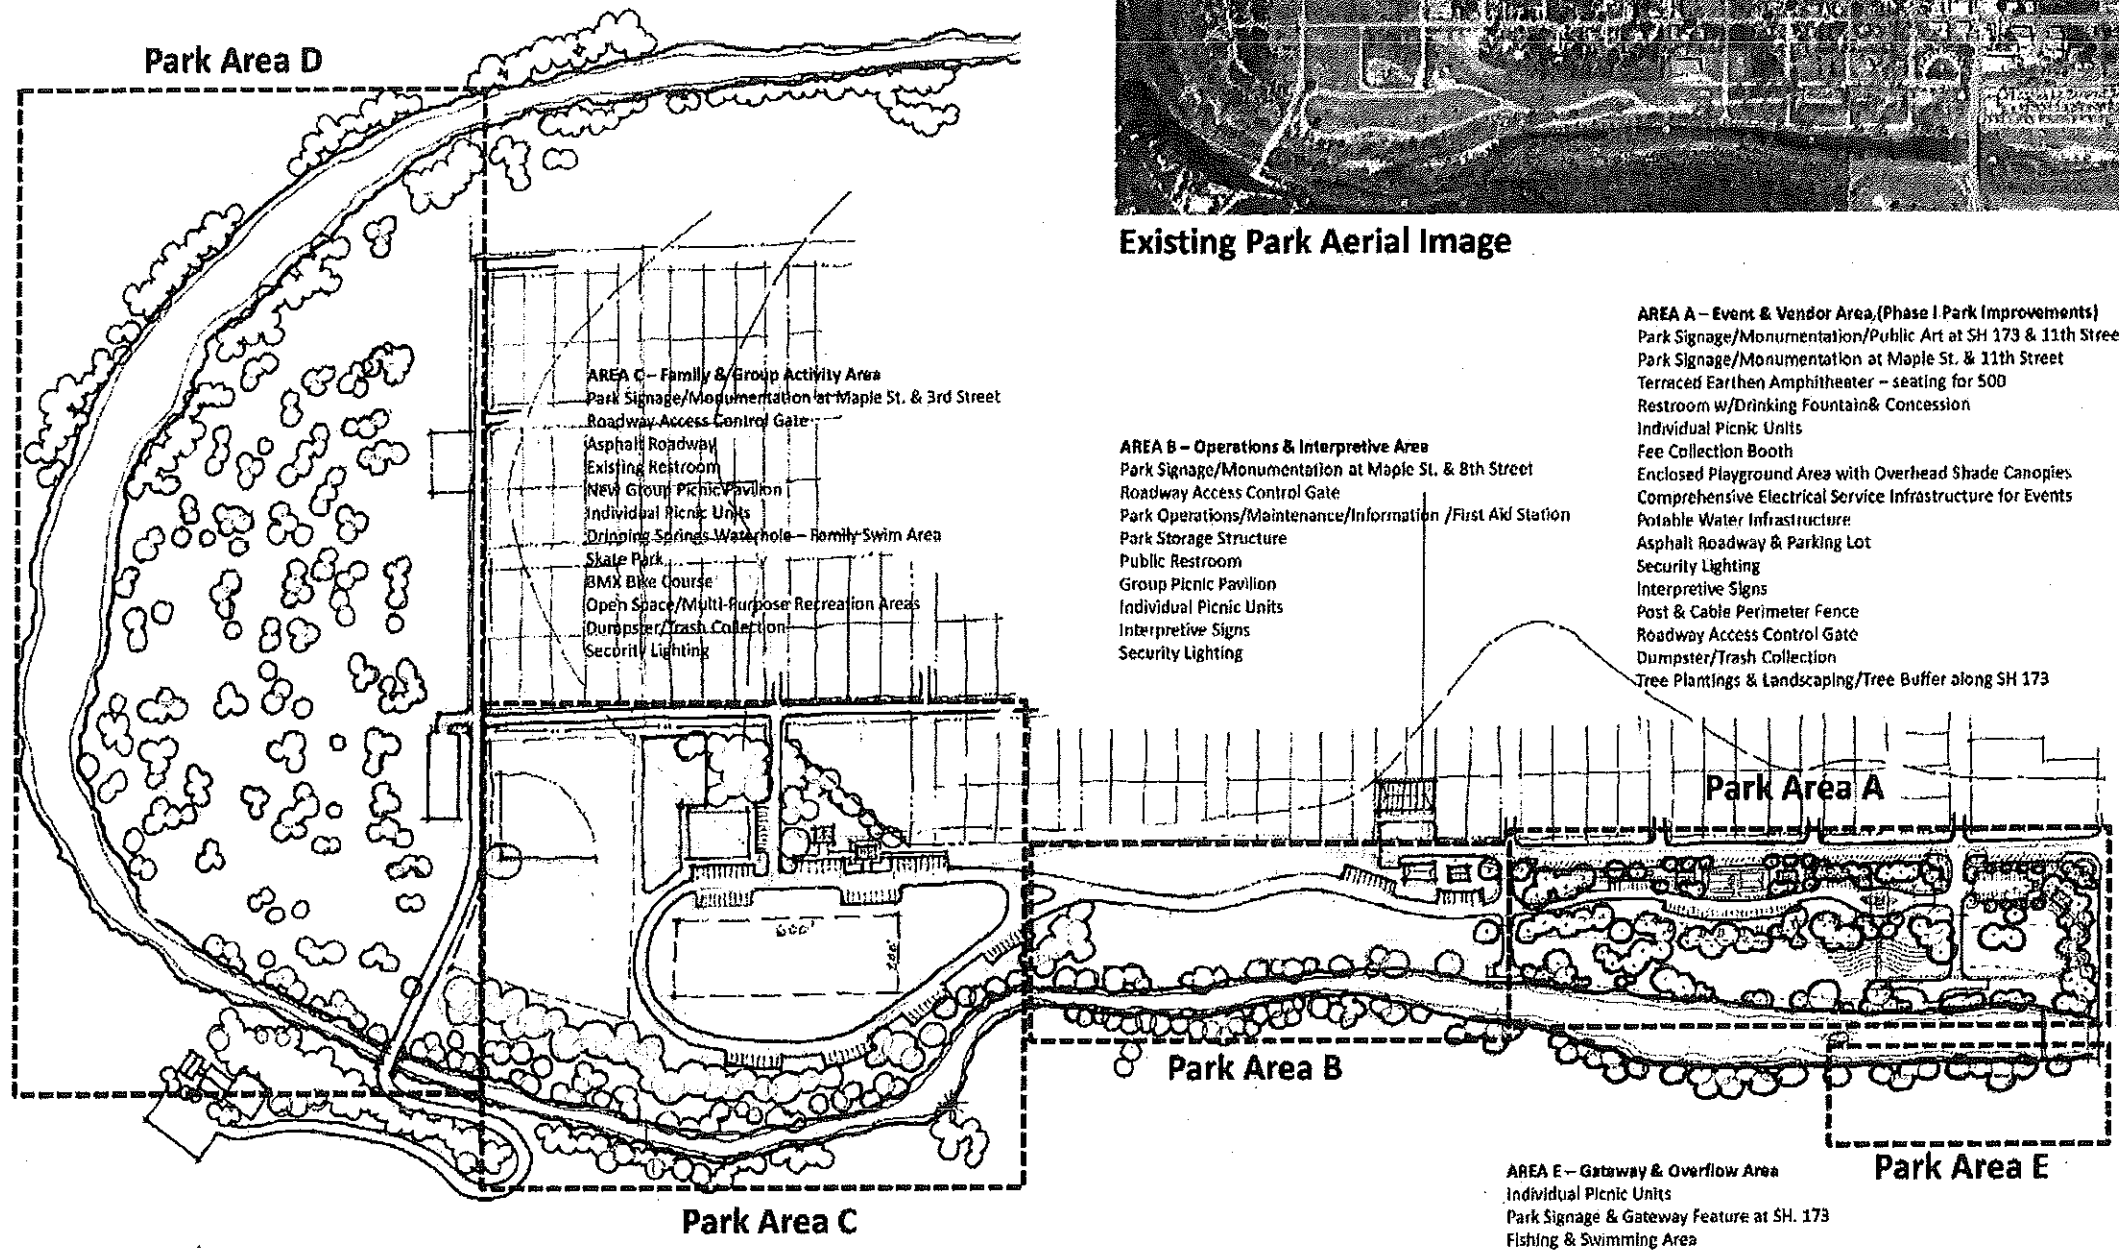

Bandera City Park Conceptual Park Master Plan

AREA D - Natural Area
 Parking Lot - Caliche Surface
 Natural Trails - Wood Mulch
 Wildlife Viewing
 Expand Existing Disc Golf

Existing Park Aerial Image

Scale 1"=200'

CLIENT/PROJECT:
Bandera City Park
 711 Main Street, Bandera, TX 78003

PROJECT NO.
 DATE:
 REVISIONS:
 SHEET TITLE:
 Conceptual
 Park Master
 Plan
 SHEET: